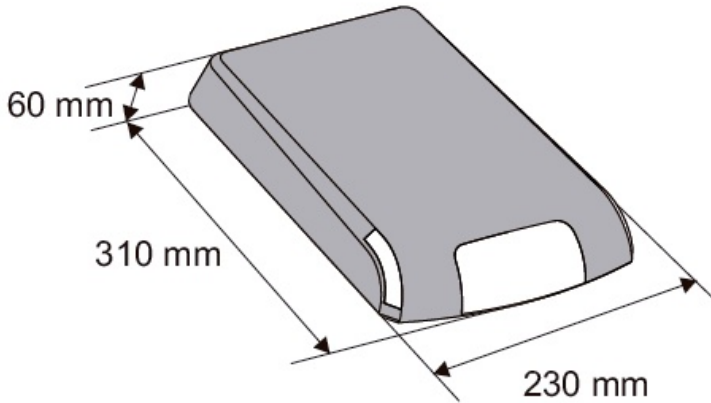

OUTDOOR SIREN WITH LIGHT

AE/V-ASFE

Description

Outdoor siren with light indicator LED.

Dimensions

Wiring diagram

WARNING: The installation and assembly of the siren it must be performed by an authorized installer. Siren indicated for outdoor installation. With the mermaid is attached a sticker with the word FIRE to stick it on the cover.

AE/V-ASFE	
V _{in}	12 ~ 30 Vdc
I _{max}	90mA - 24V
S	95dB/1m
T	-40°C - 85°C

TECHNICAL CHARACTERISTICS

Dimensions:	310 X 230 X 60 mm
Weight:	1.10Kg
Power:	12 - 30 Vdc
Consumption:	90mA at 24Vdc
Acoustic Power:	95dB at 1m
Frequency:	3.1 - 3.8Khz
Led Indicators:	2 LEDs
Wire size for terminals:	0.4mm-2.00mm
Temperature range:	-40°C to 85°C
External measurements:	210 X 230 X 60 mm
Relative humidity resistance:	93 +/- 3% at 40°C
Protection:	IP54
Material:	ABS
Color:	Red