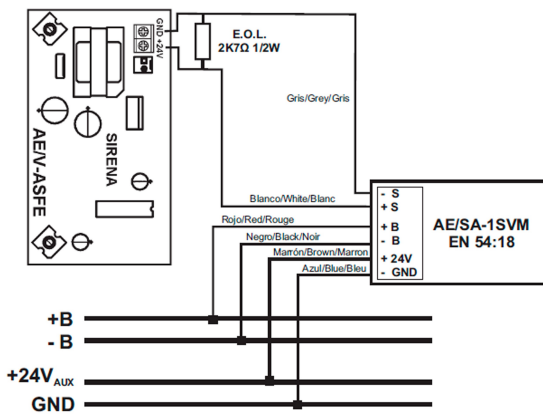

OUTDOOR SIREN WITH LIGHT

AE/V-ASFE

Description

Outdoor siren with light indicator LED.

Dimensions

Wiring diagram

WARNING: The installation and assembly of the siren it must be performed by an authorized installer. Siren indicated for outdoor installation. With the mermaid is attached a sticker with the word FIRE to stick it on the cover.

AE/V-ASFE	
V _{in}	12 ~ 30 Vdc
I _{max}	90mA - 24V
S	95dB/1m
T	-40°C - 85°C

TECHNICAL CHARACTERISTICS

Dimensions:	310 X 230 X 60 mm
Weight:	1.10Kg
Power:	12 - 30 Vdc
Consumption:	90mA at 24Vdc
Acoustic Power:	95dB at 1m
Frequency:	3.1 - 3.8Khz
Led Indicators:	2 LEDs
Wire size for terminals:	0.4mm-2.00mm
Temperature range:	-40°C to 85°C
External measurements:	210 X 230 X 60 mm
Relative humidity resistance:	93 +/- 3% at 40°C
Protection:	IP54
Material:	ABS
Color:	Red